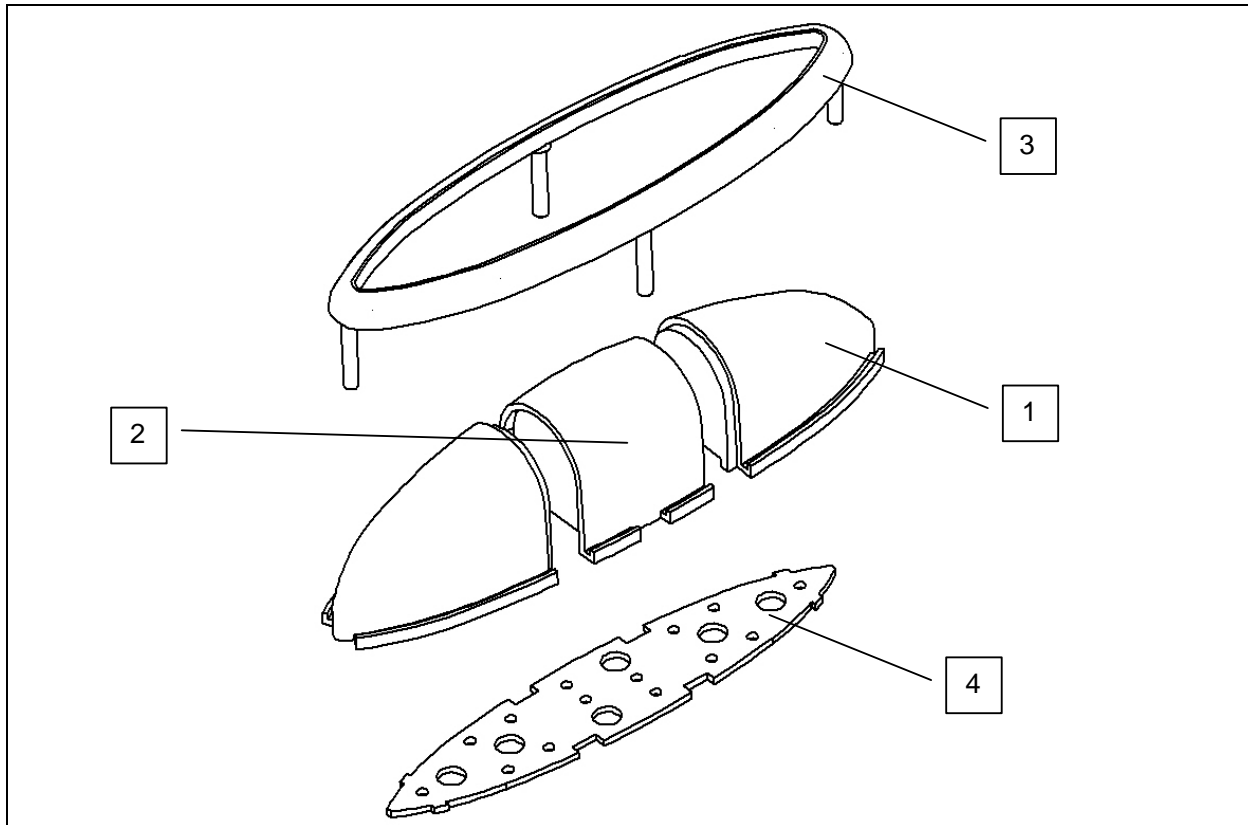

1. Product Dimensions

a) General Dimensions

Standard threaded fixing length is 30.00mm; other lengths are available on request at 10.00mm, 15.00mm, and 75.00mm.

4 x M4 Nuts required to fix the Game-light to the cabinet are not supplied.

b) Panel Cut Out Details

2. Product Identification

No.	Part Number	Description	Material	UL94 Rating
1	G3-472	End Lens	Polycarbonate See Note 1	V2
2	G3-473	Middle Lens	Polycarbonate See Note 1	V2
3	Various	Bezel See Note 2	Polycarbonate	V2
4	G4-682	Lamp Holder Plate	Polycarbonate	V2
5	Various	Harness See Note 3	N/A	N/A
6	Various	Lamp or LED See Note 3	N/A	N/A

Note 1. Component available in various colours, see specification sheet for the options.

Note 2. The Game light bezel comes as standard with threaded fixing studs of 30.00mm in length. Bezel colours available are Black, Chrome or Gold.

Note 3. The Game light is available in a number of harness configurations and with various Lamp and LED options, see section 3.

3. Product Compatibility

a) Harness options

Part Number	Description	Mating Connector	Schematic
G4-731	Sinking – 6 Way	AMP Connector 172339-1 and Terminals 170362-1 strip 170336-1 loose	
G4-705	Sourcing – 6 Way		
G4-1736	Sourcing – 4 Way	Molex PCB Mount 39- 28-1043 (5566 Series) R/H PCB Mount 39-29-1048 or 39- 30-1040 (5569 Series) Cable Mount 39- 01-2041 (5559 Series) with Terminals 39-00- 0041	