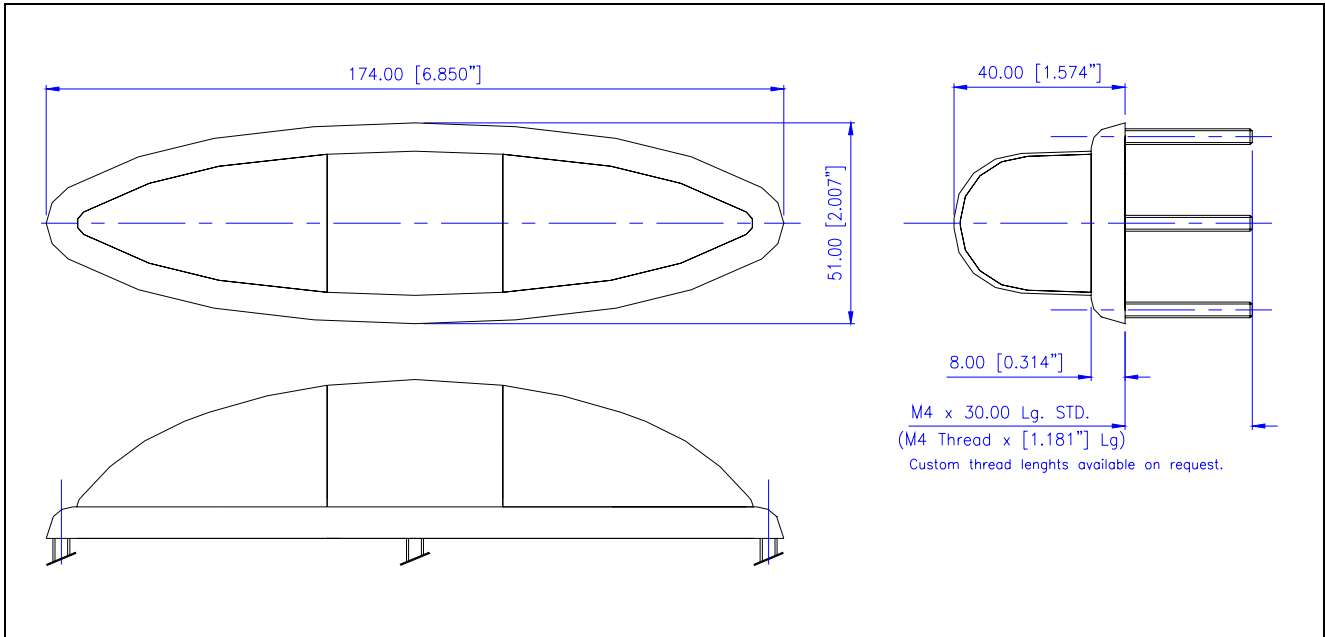

1. Product Dimensions

a) General Dimensions

Standard threaded fixing length is 30.00mm; other lengths are available on request at 10.00mm, 15.00mm, and 75.00mm.

4 x M4 Nuts required to fix the Game-light to the cabinet are not supplied.

b) Panel Cut Out Details

2. Product Identification

No.	Part Number	Description	Material	UL94 Rating
1	G3-472	End Lens	Polycarbonate See Note 1	V2
2	G3-473	Middle Lens	Polycarbonate See Note 1	V2
3	Various	Bezel See Note 2	Polycarbonate	V2
4	G4-682	Lamp Holder Plate	Polycarbonate	V2
5	Various	Harness See Note 3	N/A	N/A
6	Various	Lamp or LED See Note 3	N/A	N/A