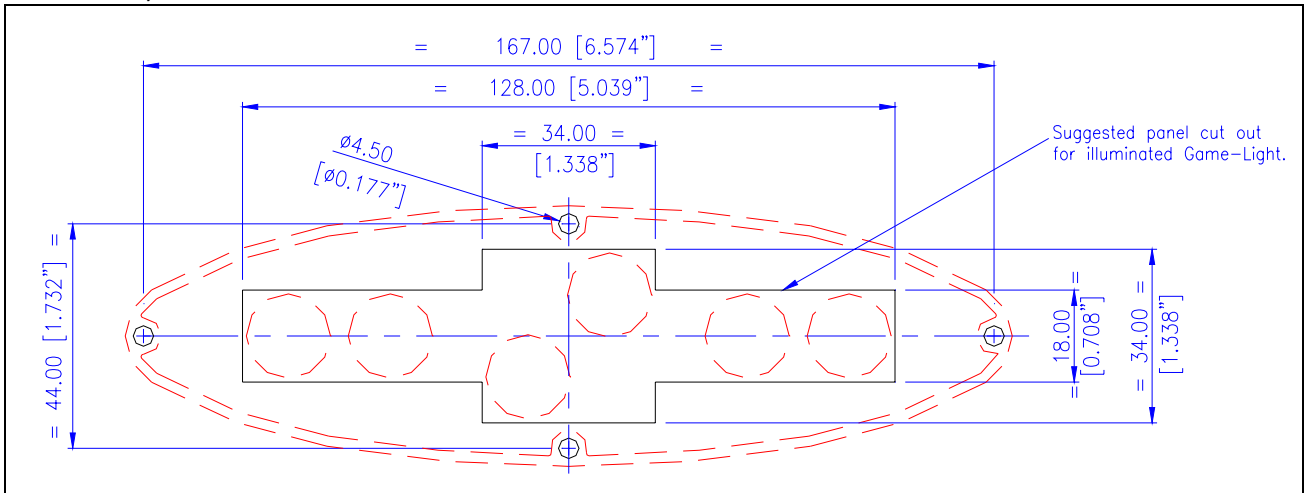

1. Product Dimensions

a) General Dimensions

Standard threaded fixing length is 30.00mm; other lengths are available on request at 10.00mm, 15.00mm, and 75.00mm.

4 x M4 Nuts required to fix the Game-light to the cabinet are not supplied.

b) Panel Cut Out Details

2. Product Identification

No.	Part Number	Description	Material	UL94 Rating
1	G3-472	End Lens	Polycarbonate See Note 1	V2
2	G3-473	Middle Lens	Polycarbonate See Note 1	V2
3	Various	Bezel See Note 2	Polycarbonate	V2
4	G4-682	Lamp Holder Plate	Polycarbonate	V2
5	Various	Harness See Note 3	N/A	N/A
6	Various	Lamp or LED See Note 3	N/A	N/A